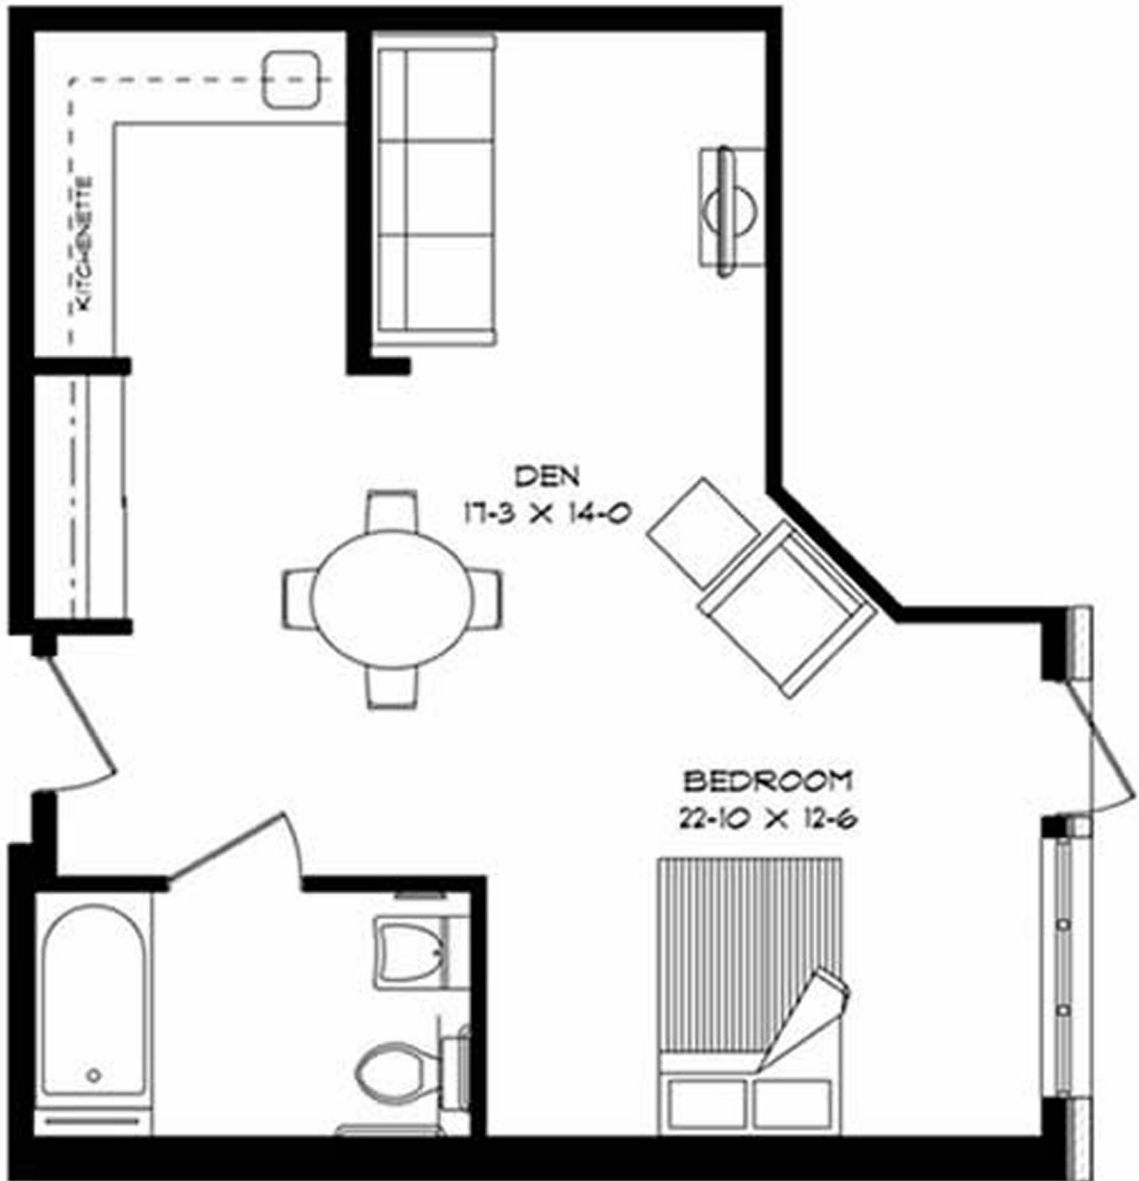

Studio Suite

Acacia (500 sq. ft.)

Unit 239

All measurements are approximate. Furniture layout is for presentation purposes only.

475 Church Street In Russell, ON K4R 0A9

www.russellmeadows.com

613.445.5200